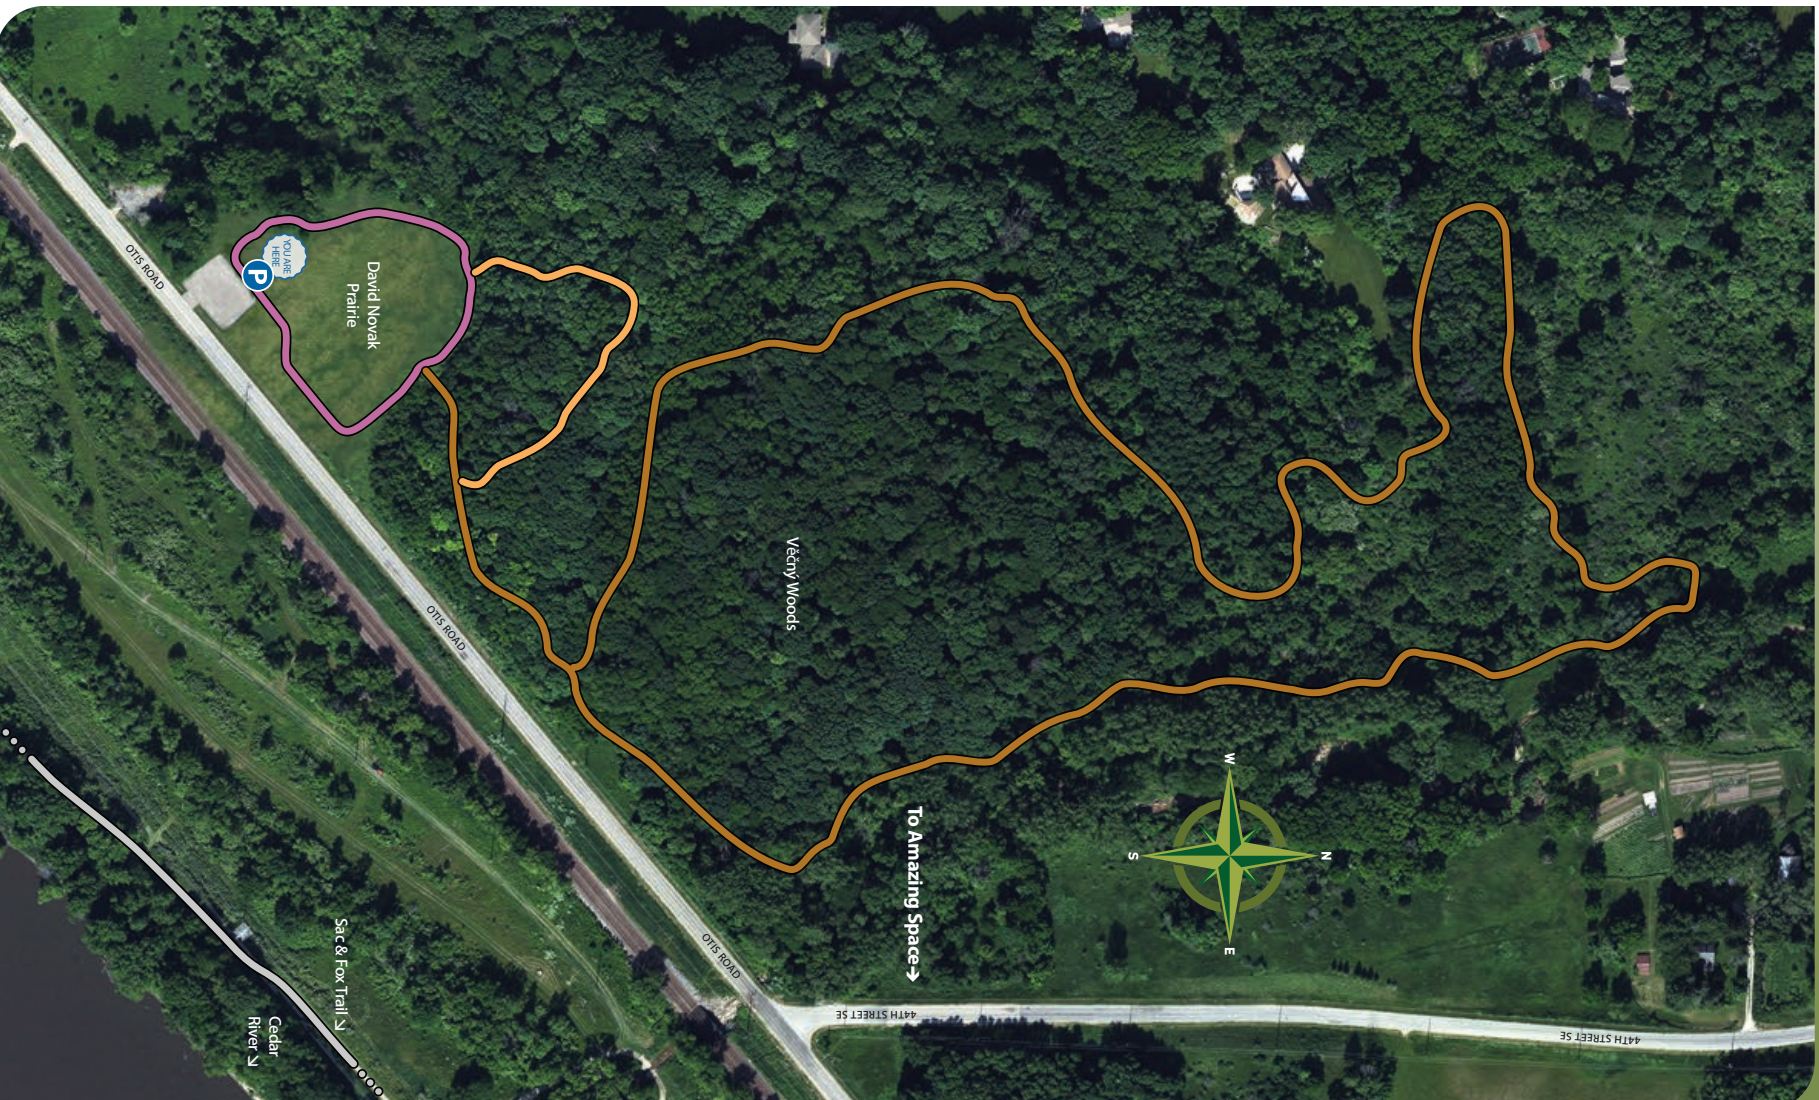

Věčný Campus Trails

TRAIL LEGEND

-  Prairie Clover Path (.25 mi)
-  Eagle Ridge Trail (.2 mi)
-  Dry Creek Trail (1.25 mi)
-  Parking

TRAIL HOURS

5am-10pm daily

PROPERTY RULES

- Carry out your trash.
- Do not dig or destroy plants.
- Do not disturb any wildlife. The taking of fish, turtles, frogs, or other wildlife (including catch and release) is prohibited.
- Do not release animals or introduce plants.
- Horses, bicycles, weapons, and motorized vehicles are prohibited.
- Keep pets on leashes, and clean up after your animals.