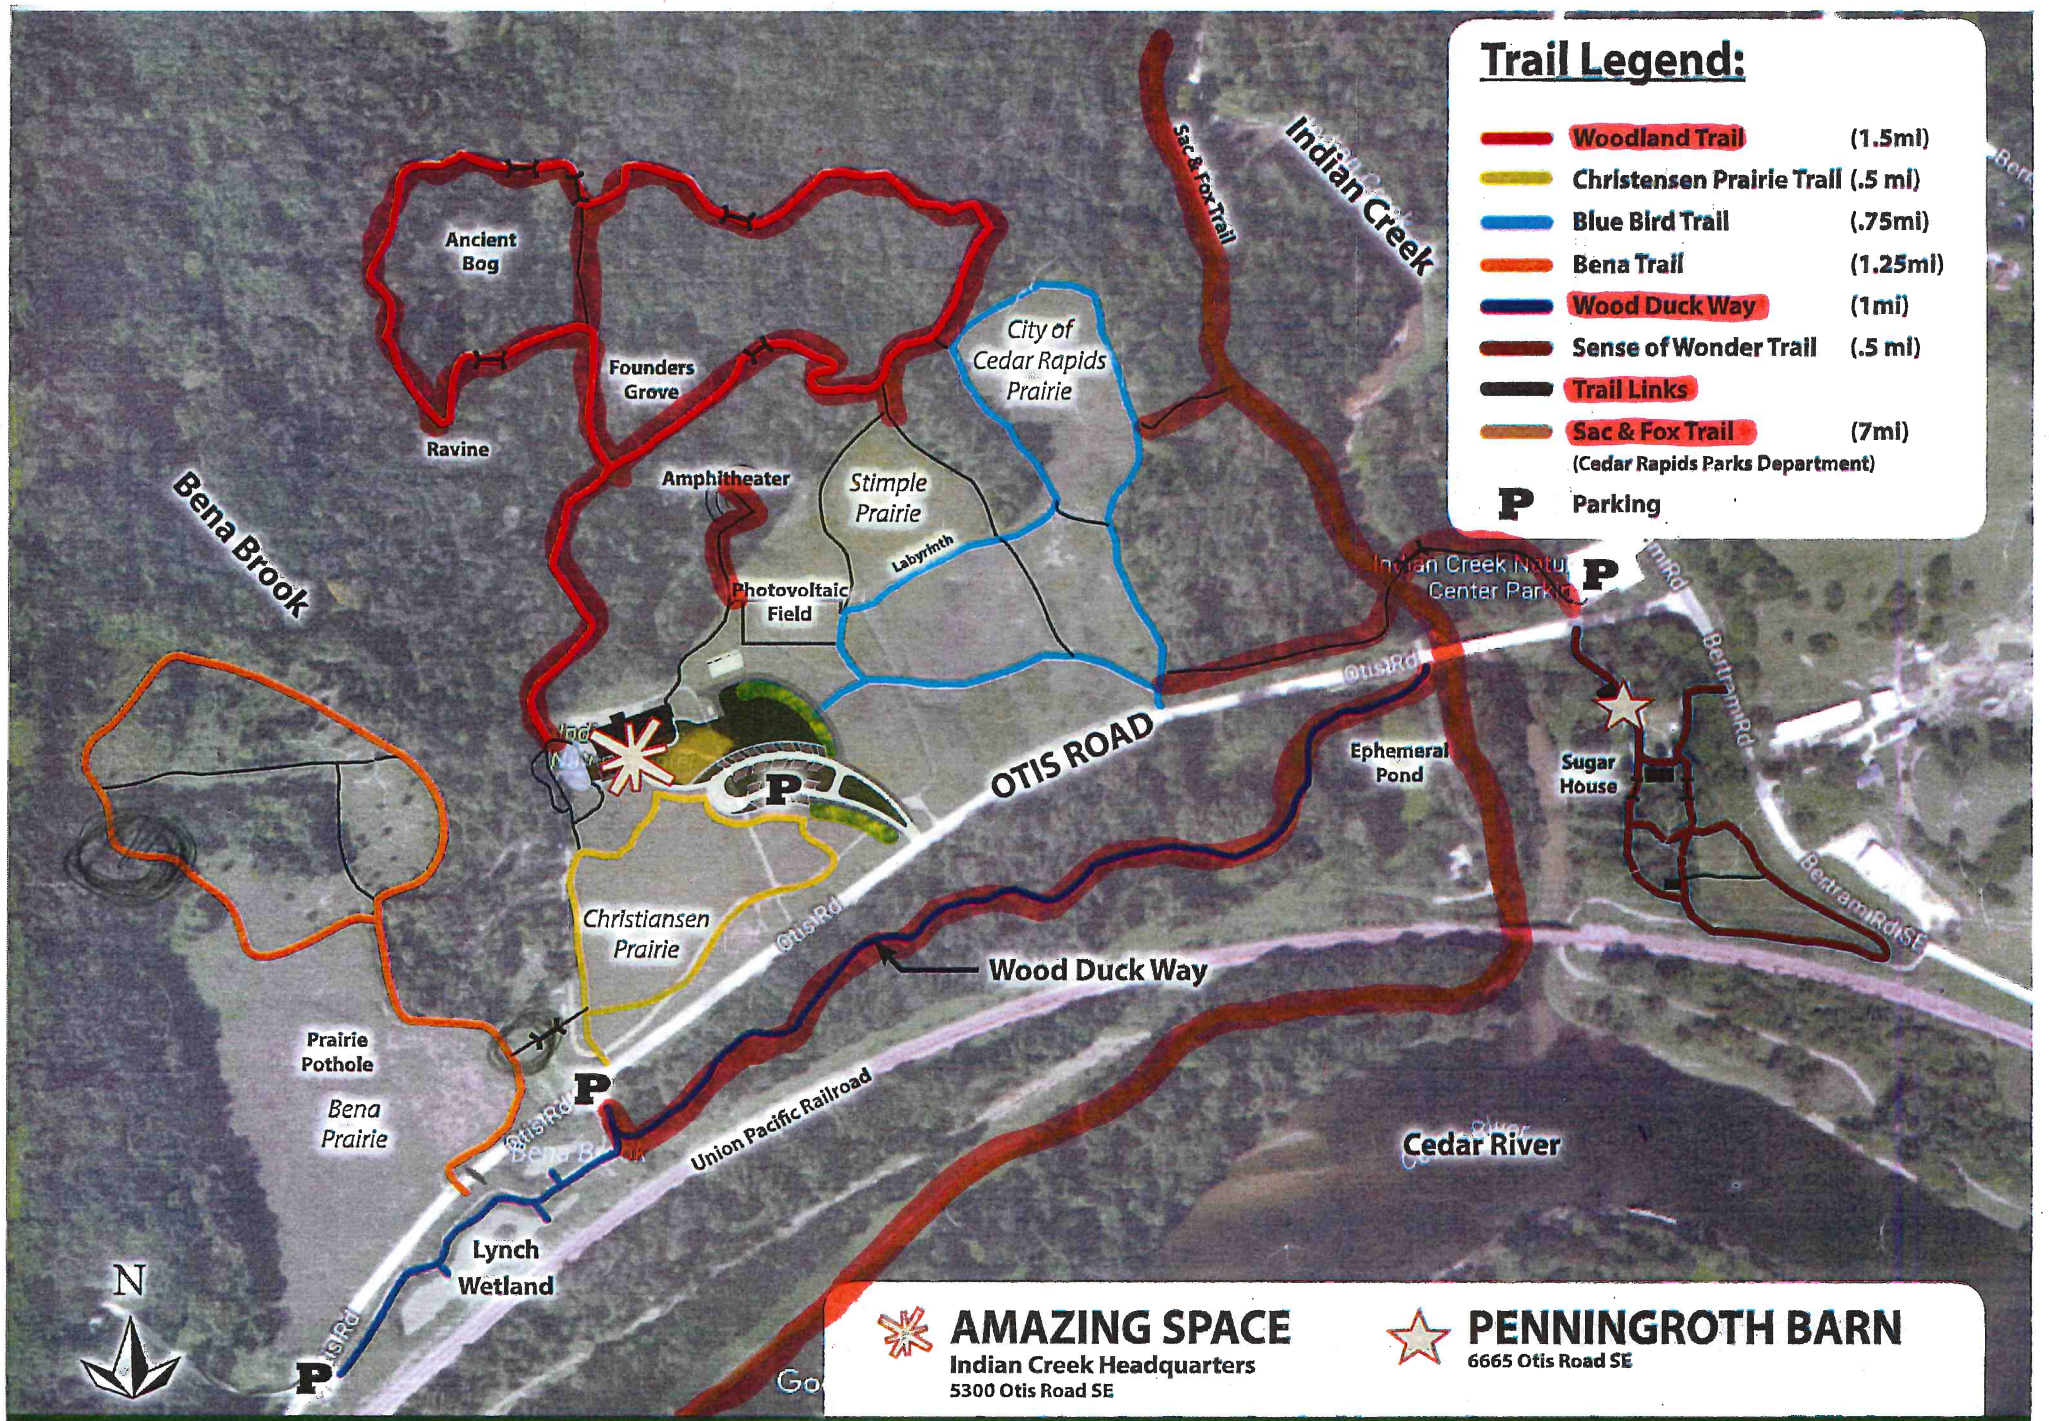

### Trail Legend:

-  **Woodland Trail** (1.5mi)
-  **Christensen Prairie Trail** (.5 mi)
-  **Blue Bird Trail** (.75mi)
-  **Bena Trail** (1.25mi)
-  **Wood Duck Way** (1mi)
-  **Sense of Wonder Trail** (.5 mi)
-  **Trail Links**
-  **Sac & Fox Trail** (7mi)  
(Cedar Rapids Parks Department)
- P** Parking

 **AMAZING SPACE**  
Indian Creek Headquarters  
5300 Otis Road SE

 **PENNINGROTH BARN**  
6665 Otis Road SE