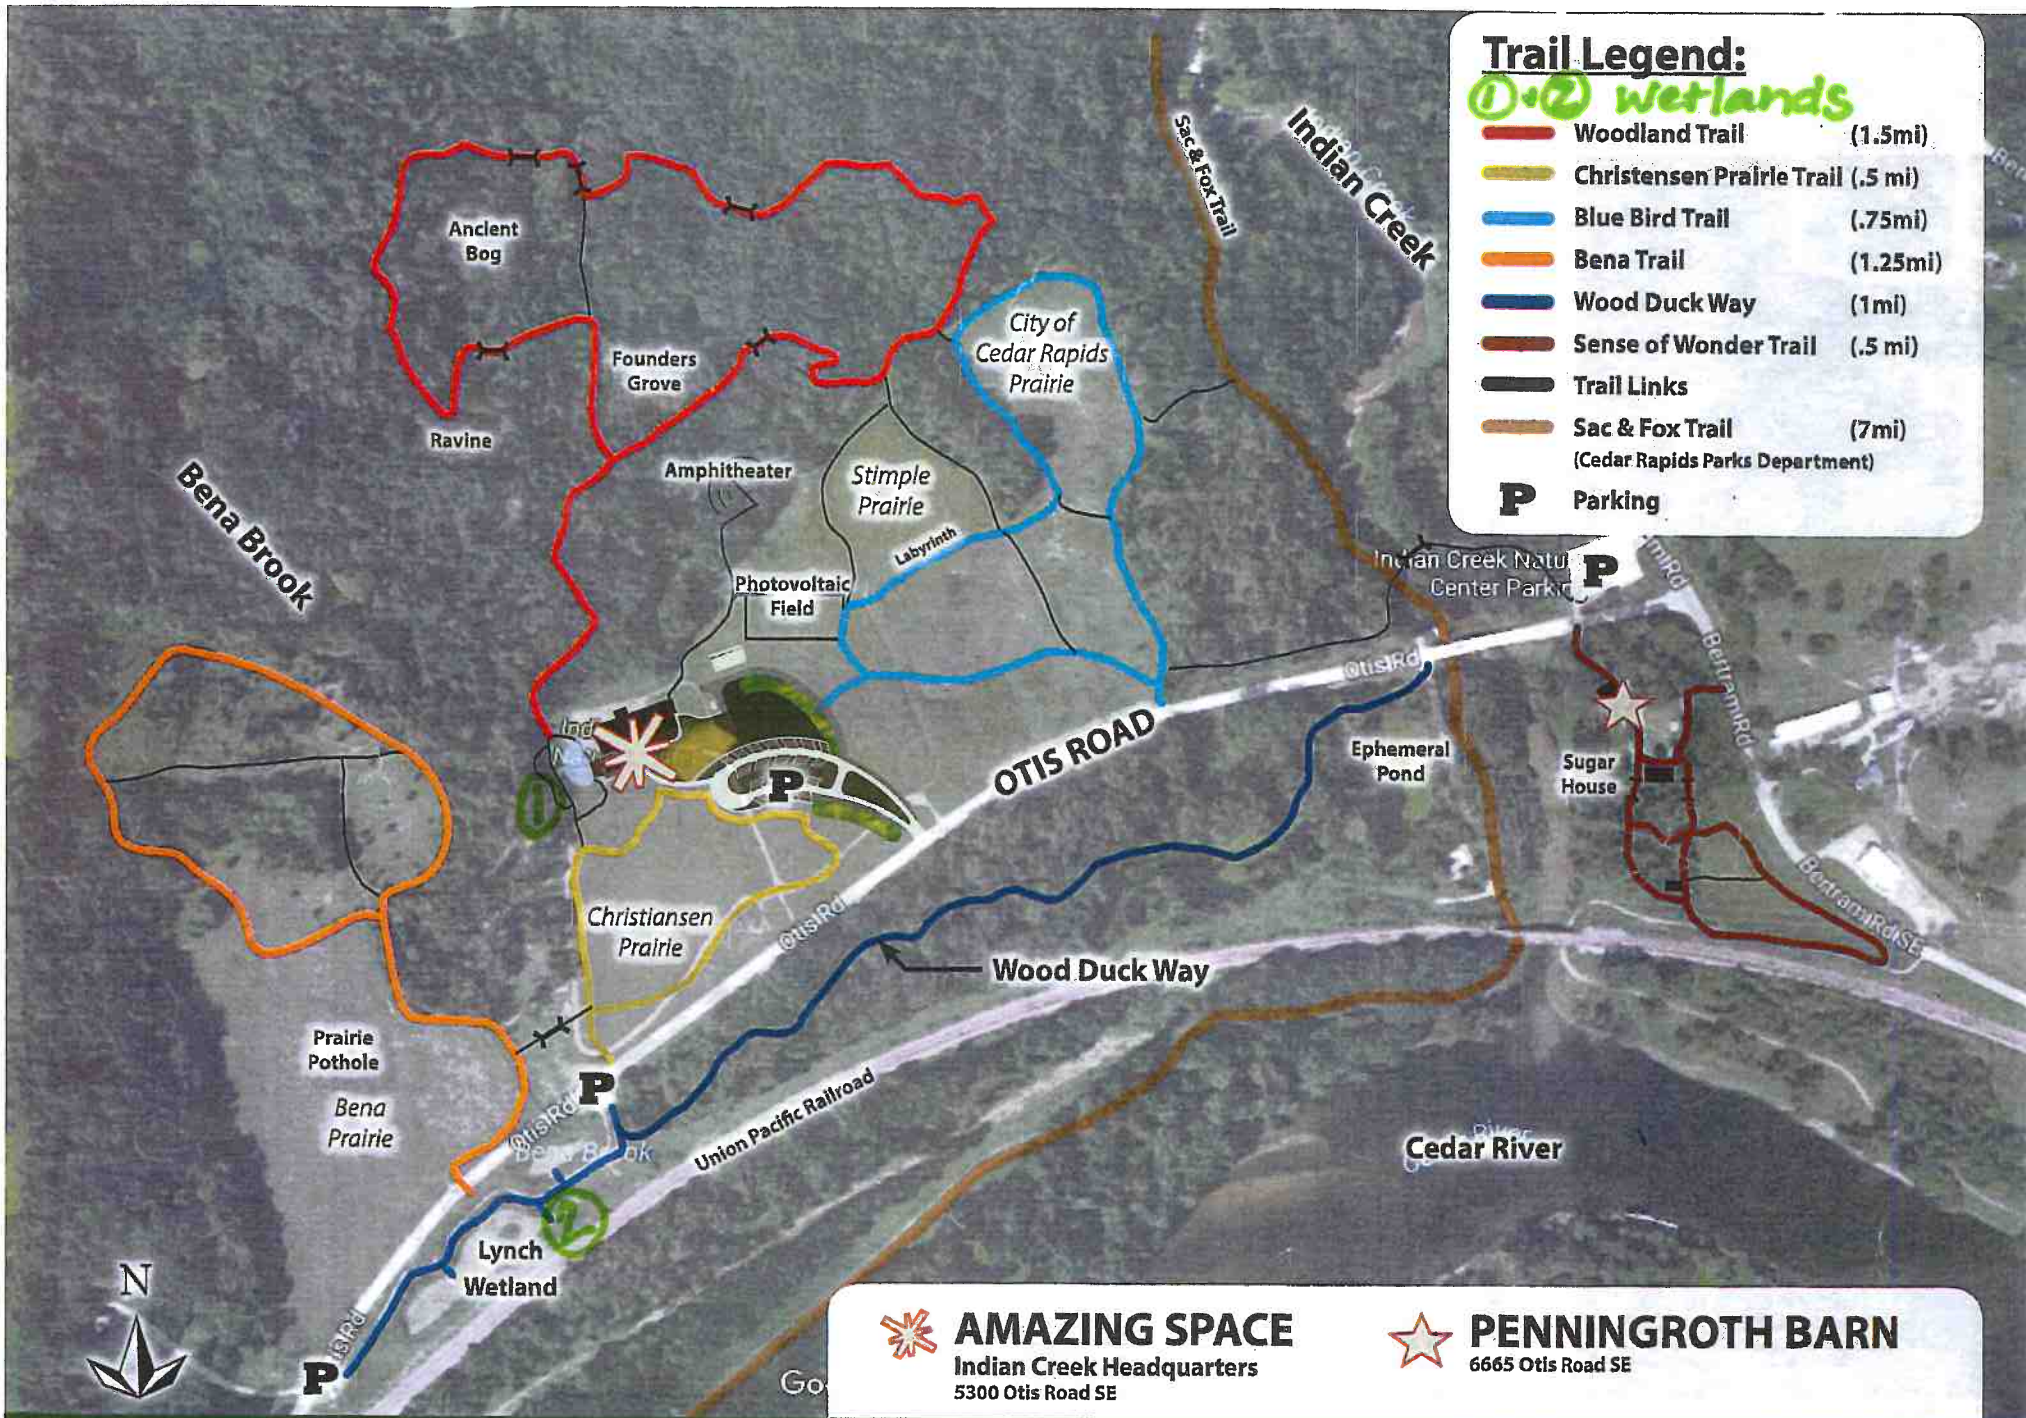

Trail Legend:

① ② wetlands

-  Woodland Trail (1.5mi)
-  Christensen Prairie Trail (.5 mi)
-  Blue Bird Trail (.75mi)
-  Bena Trail (1.25mi)
-  Wood Duck Way (1mi)
-  Sense of Wonder Trail (.5 mi)
-  Trail Links
-  Sac & Fox Trail (7mi)
(Cedar Rapids Parks Department)
-  Parking

AMAZING SPACE
Indian Creek Headquarters
5300 Otis Road SE

PENNINGROTH BARN
6665 Otis Road SE