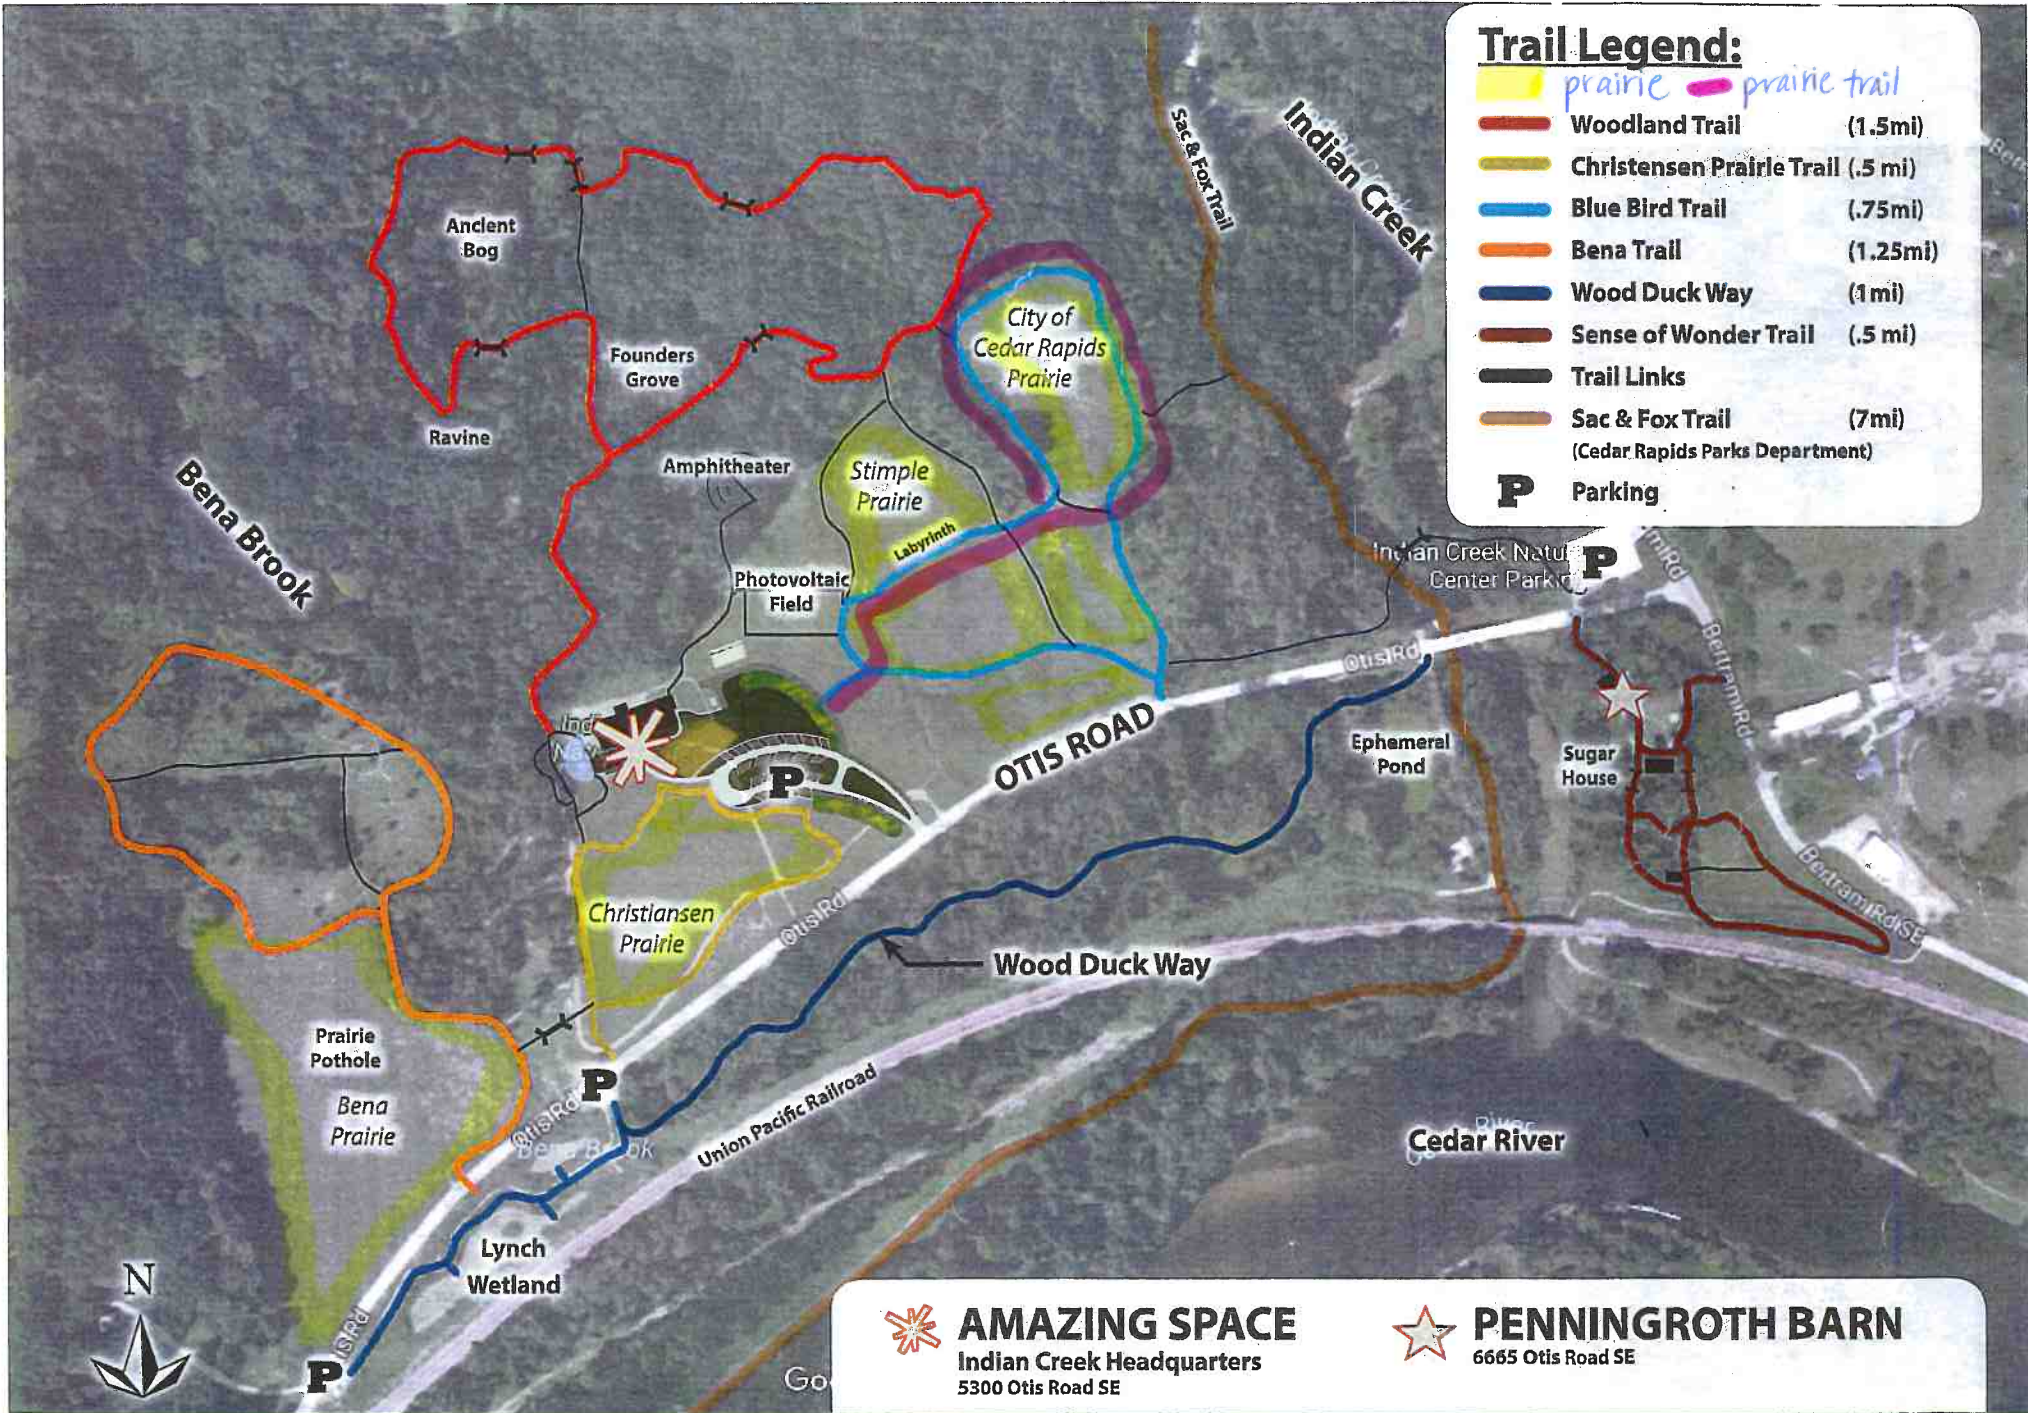

Trail Legend:

- prairie
- prairie trail
- Woodland Trail (1.5mi)
- Christensen Prairie Trail (.5 mi)
- Blue Bird Trail (.75mi)
- Bena Trail (1.25mi)
- Wood Duck Way (1 mi)
- Sense of Wonder Trail (.5 mi)
- Trail Links
- Sac & Fox Trail (7mi)
- P Parking (Cedar Rapids Parks Department)

AMAZING SPACE
 Indian Creek Headquarters
 5300 Otis Road SE

PENNINGROTH BARN
 6665 Otis Road SE