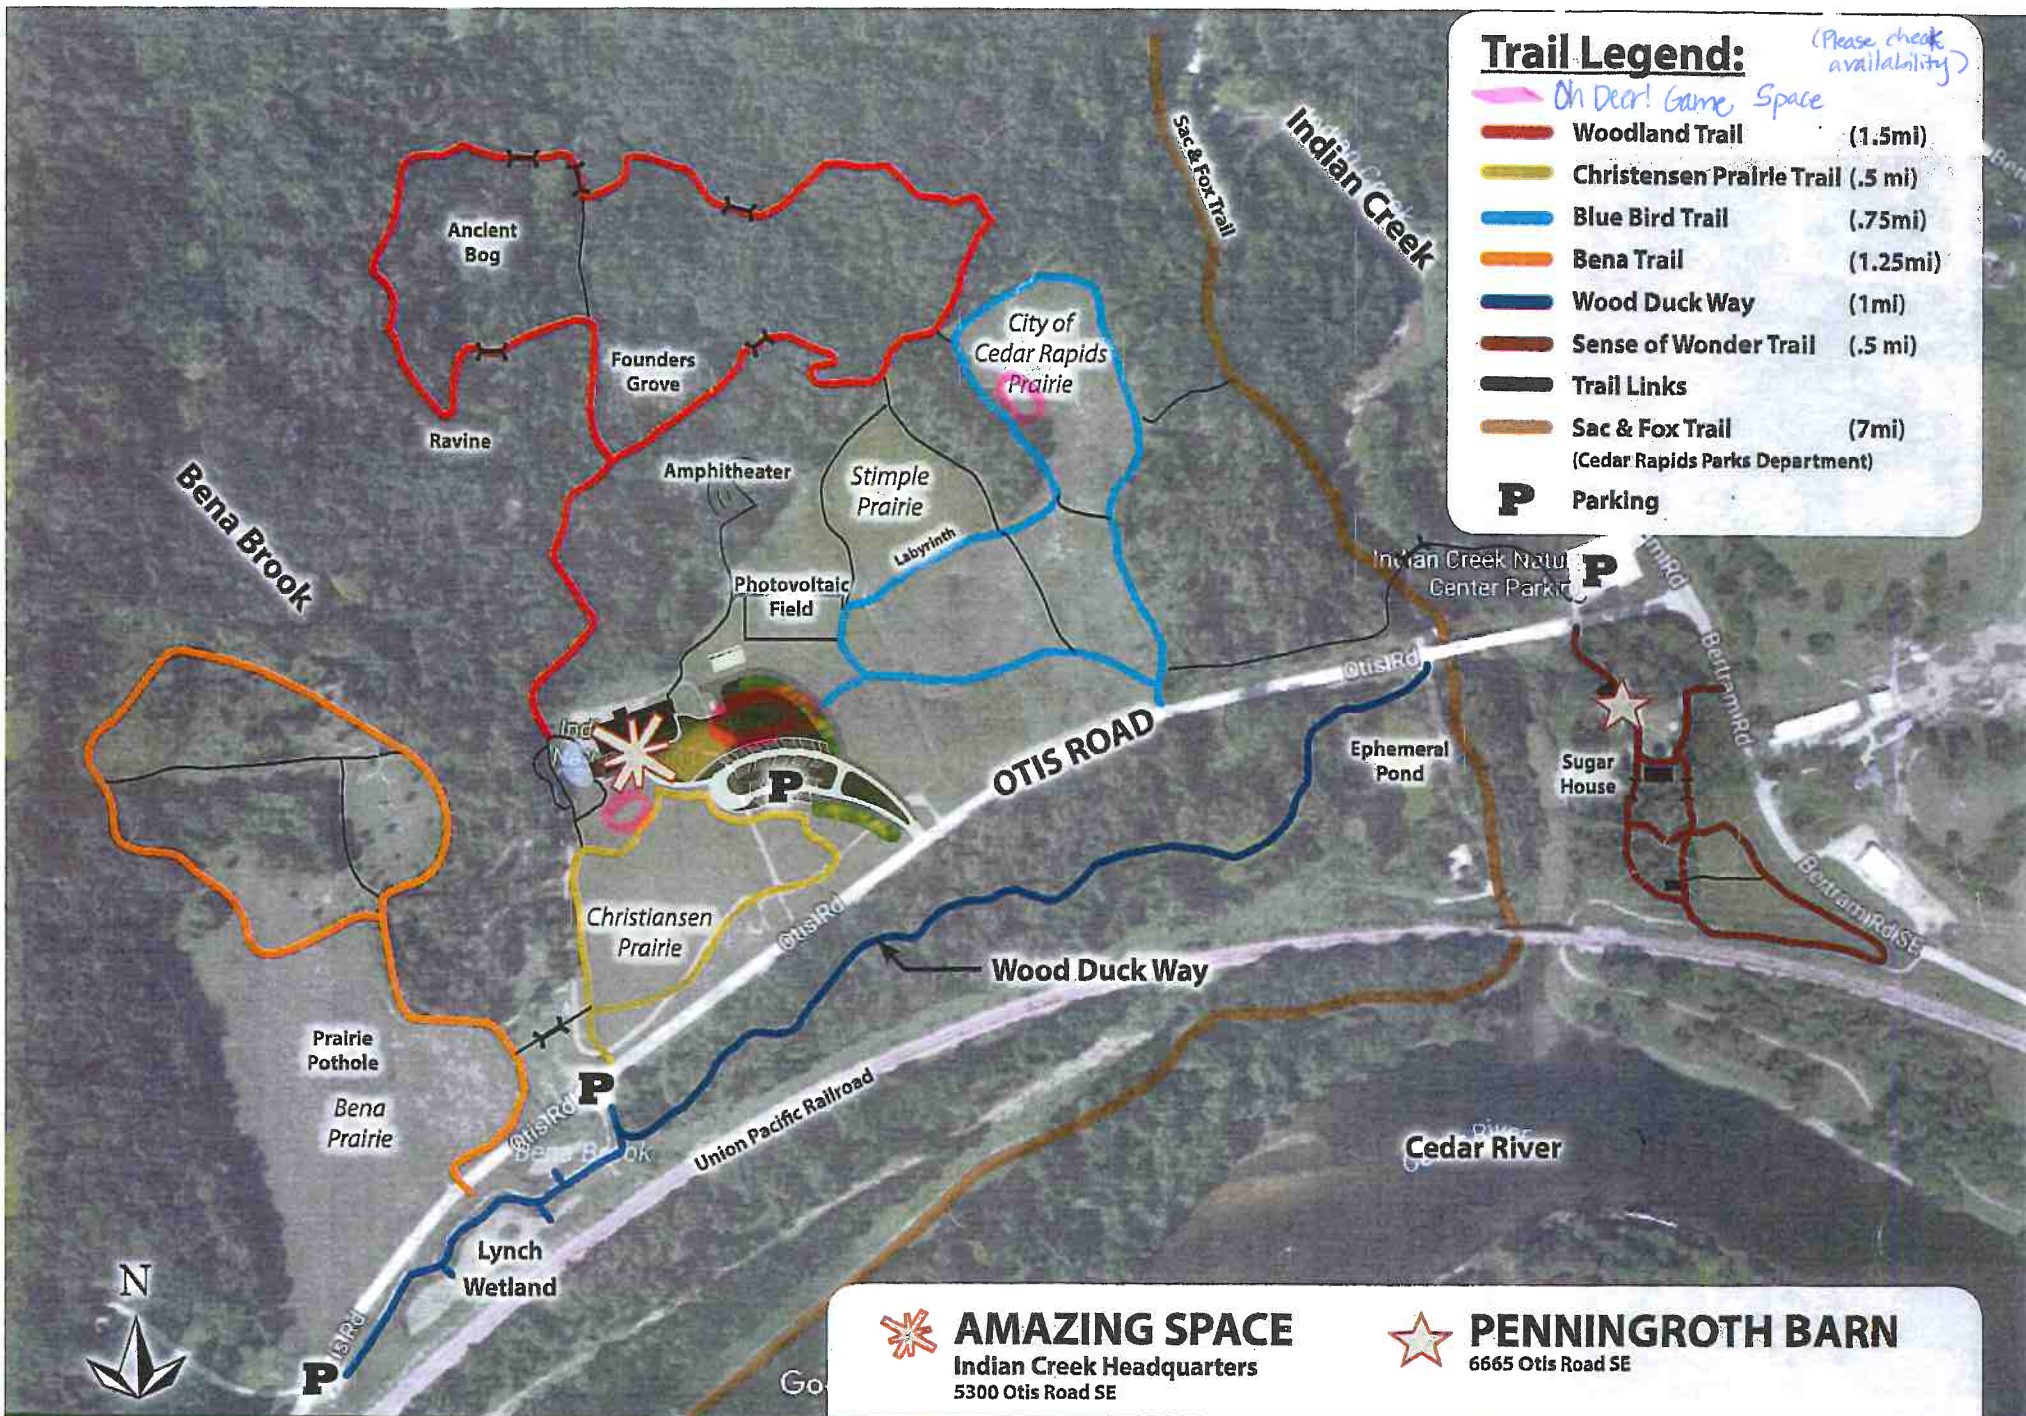

Trail Legend:

(Please check availability)

- Oh Dear! Game Space
- Woodland Trail (1.5mi)
- Christensen Prairie Trail (.5 mi)
- Blue Bird Trail (.75mi)
- Bena Trail (1.25mi)
- Wood Duck Way (1mi)
- Sense of Wonder Trail (.5 mi)
- Trail Links (Cedar Rapids Parks Department)
- Sac & Fox Trail (7mi)
- Parking

AMAZING SPACE
Indian Creek Headquarters
5300 Otis Road SE

PENNINGROTH BARN
6665 Otis Road SE